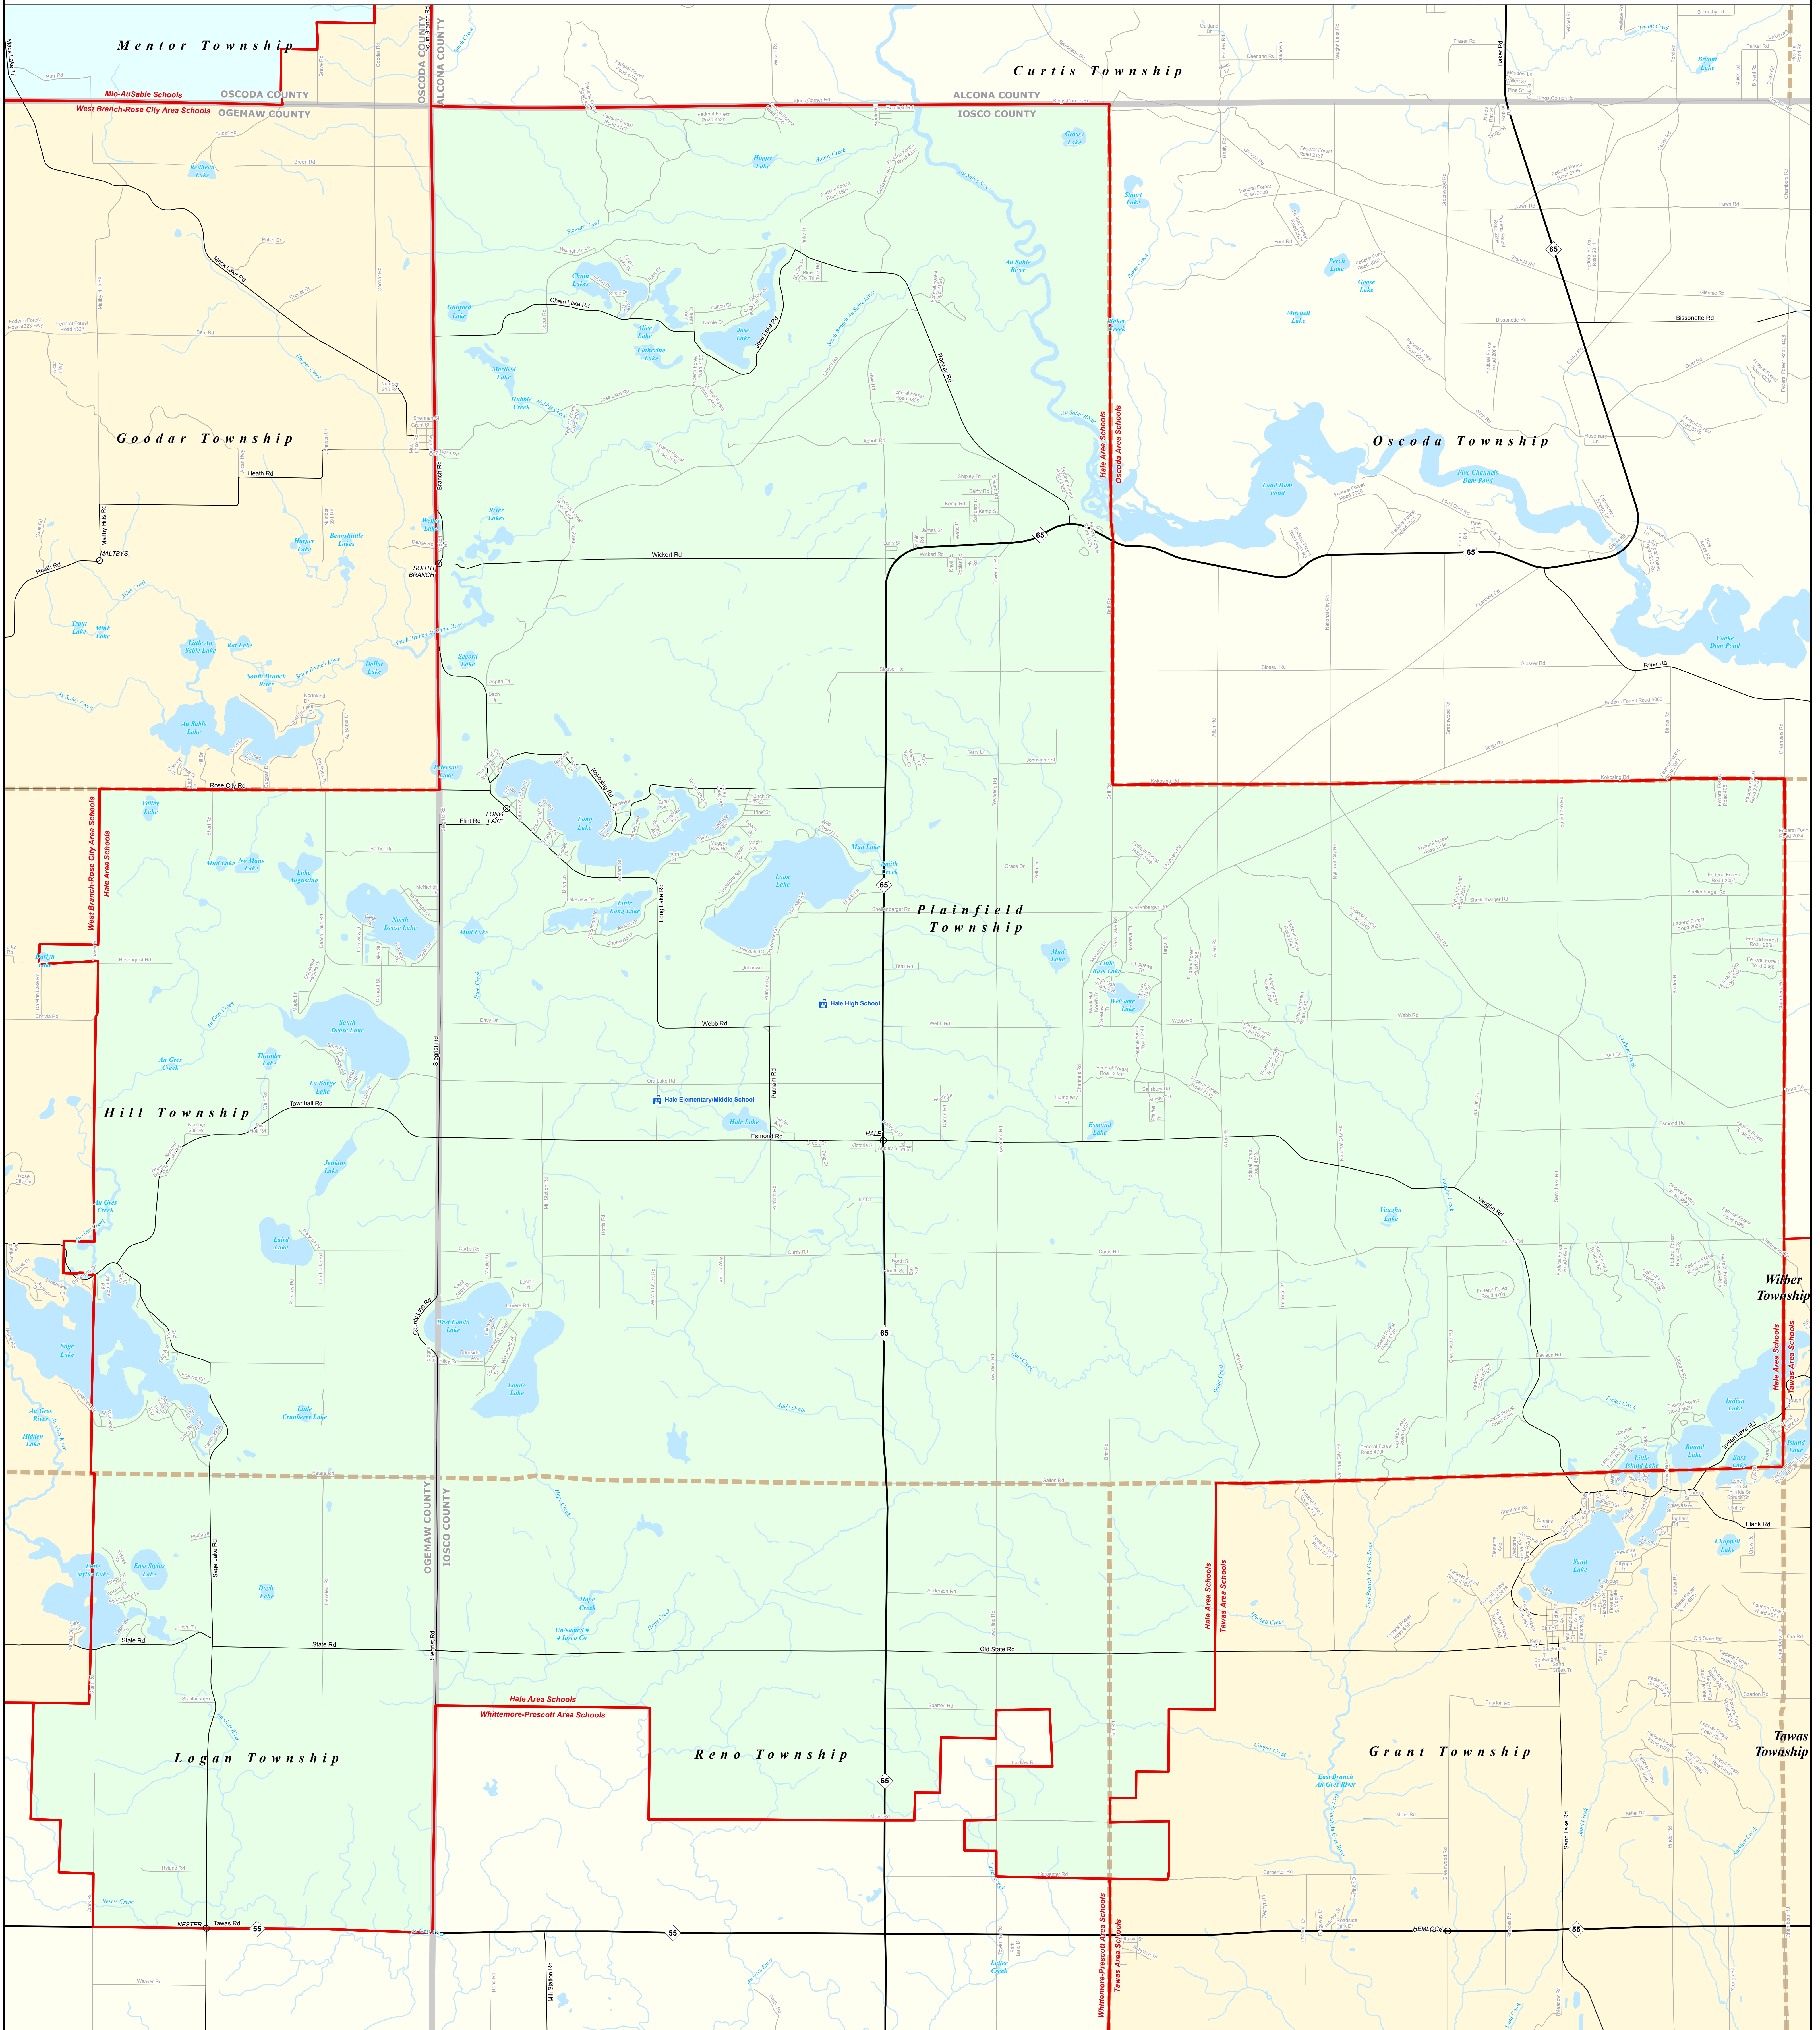

HALE AREA SCHOOLS

Iosco RESA

0 0.25 0.5 1 Miles

*Note: Non K-12 School Districts identified with Asterisk (*) in Name

11/14/13

Legend	
School District	Unincorporated Place
County	School
City	Water Feature
Township	Freeway
Village	Highway
Census Designated Place	Primary Road
	Local Road
	Railroad
	River, Stream, or Drain

Source: Michigan Geographic Framework, v13a